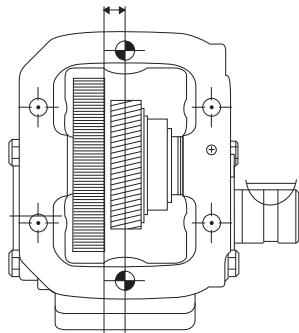

ASSEMBLY ARRANGEMENTS

3