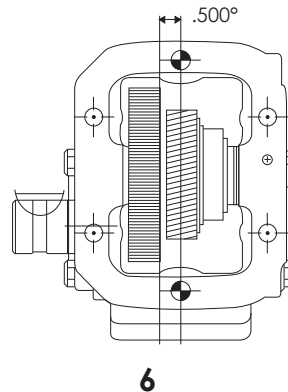

ASSEMBLY ARRANGEMENTS

All parts supplied are S&S Truck Parts, LLC/NEWSTAR. Use of other manufacturer's names, part numbers, or trademarks are solely used for informational/identification purposes.