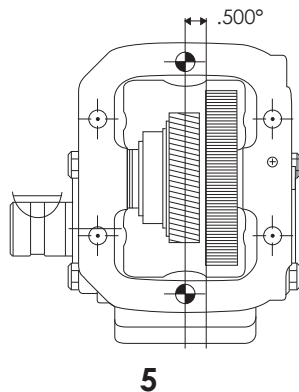

ASSEMBLY ARRANGEMENTS

All parts supplied are S&S Truck Parts, LLC/NEWSTAR. Use of other manufacturer's names, part numbers, or trademarks are solely used for informational/identification purposes.