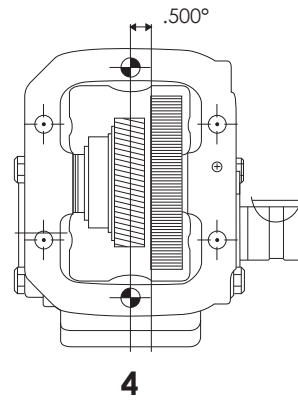

ASSEMBLY ARRANGEMENTS

All parts supplied are S&S Truck Parts, LLC/NEWSTAR. Use of other manufacturer's names, part numbers, or trademarks are solely used for informational/identification purposes.