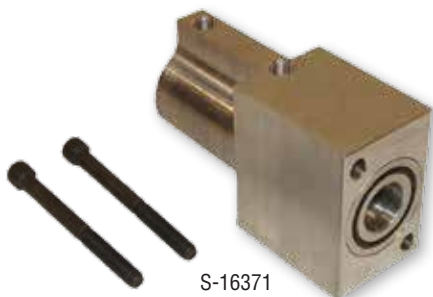

S-21474

AIR SHIFTER CYLINDERS

S-B904

| NEWSTAR #: | PRODUCT INFORMATION: |
|------------|----------------------|
| S-B904 | C101 & C102 Pumps |

S-13669

| NEWSTAR #: | REPLACEMENT FOR PARKER/COMMERCIAL # : | PRODUCT INFORMATION: |
|------------|---------------------------------------|----------------------|
| S-13669 | ACM300 3149414017 329342X | C101 & C102 Pumps |