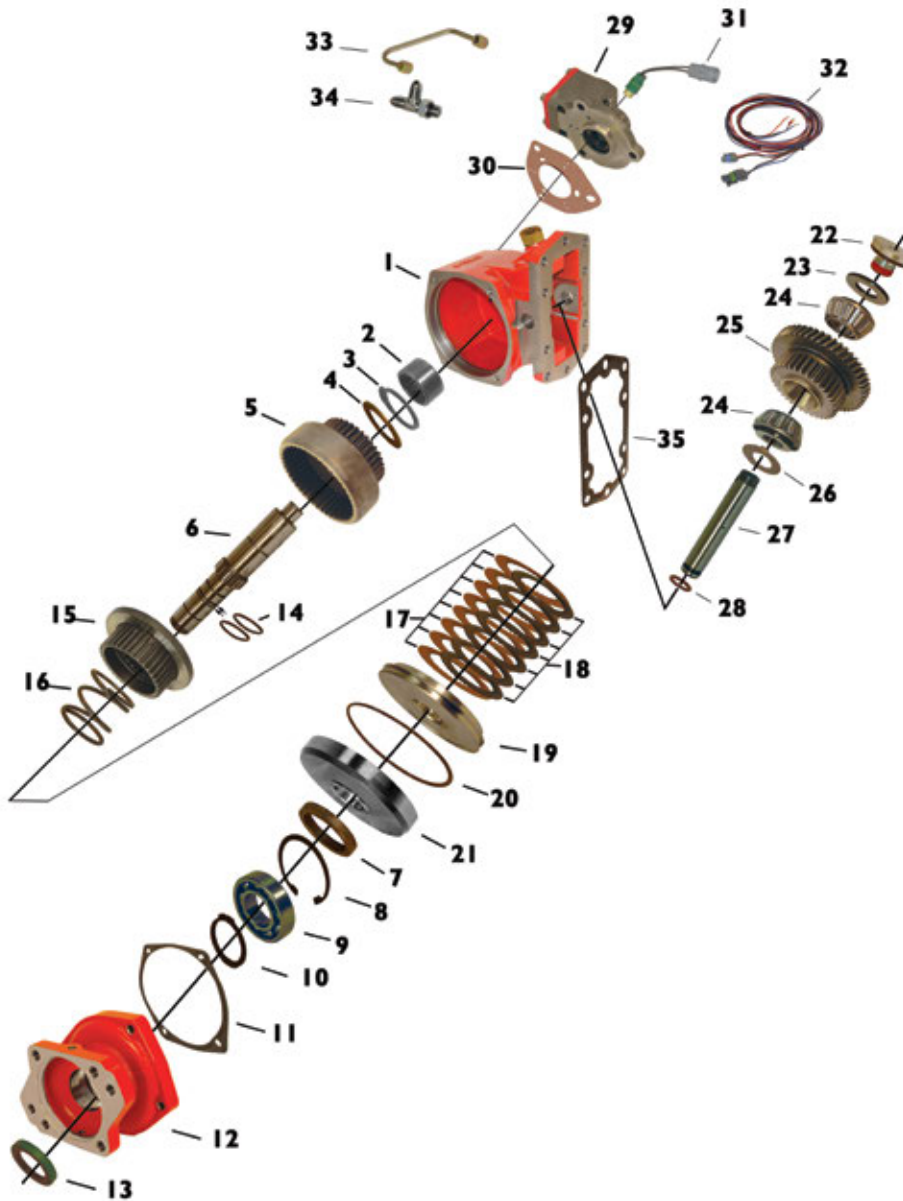

NS10 SERIES COMPONENTS (REPLACEMENT FOR CHELSEA 277 SERIES)

NS10 (277) SERIES

NEWSTAR #:	REPLACEMENT FOR CHELSEA #:	DESCRIPTION:	PRODUCT INFORMATION:	ILLUSTRATION #:
S-16291	1-P-554X	Cast Housing	Standard Mount	1
S-13506	2-P-458	Clutch Gear	—	15
S-13507	2-P-682	Output Gear	7 Ratio	5
S-16174	2-P-683	Output Gear	6 Ratio	5
NEW! S-23810	2-P-684	Output Gear	5 Ratio	5
NEW! S-21159	2-P-688	Output Gear	4 Ratio	5
S-16175	2-P-756	Output Gear	12 Ratio	5
S-18024	3-P-831	Output Shaft	Remote Mount	6

All parts supplied are S&S Truck Parts, LLC/NEWSTAR. Use of other manufacturer's names, part numbers, or trademarks are solely used for informational/identification purposes.