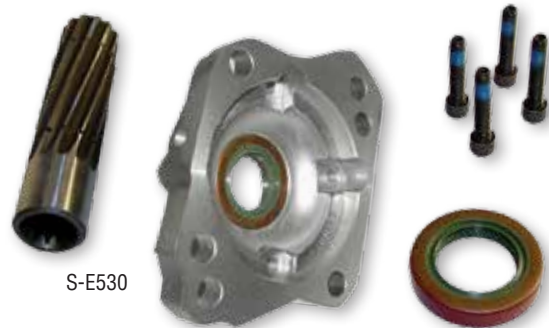

CHELSEA 221, 442 & 489 SERIES REMOTE TO DIRECT MOUNT

NEWSTAR #:	REPLACES #:	DESCRIPTION:	
S-E530	328591-16X	Conversion Kit	
CONSISTS OF:			
NEWSTAR #:	REPLACEMENT FOR CHELSEA #:	DESCRIPTION:	QUANTITY:
S-D976	28-P-216	Output Shaft Seal	1
S-E710	328333X	Bearing Cap	1
S-C511	3-P-282	Output Shaft	1
S-F311	378447-8	Bolts	4

CHELSEA 221, 442 & 489 SERIES DIRECT TO REMOTE MOUNT

NEWSTAR #:	REPLACES #:	DESCRIPTION:	
S-12077	442/489	Conversion Kit	
CONSISTS OF:			
NEWSTAR #:	REPLACEMENT FOR CHELSEA #:	DESCRIPTION:	QUANTITY:
S-D976	28-P-216	Output Shaft Seal	1
S-13670	328273X	Bearing Cap w/ Cup	1
S-15587	3-P-202	Output Shaft	1
S-F311	378447-8	Bolts	4
S-E968	500007-29	Woodruff Key	1