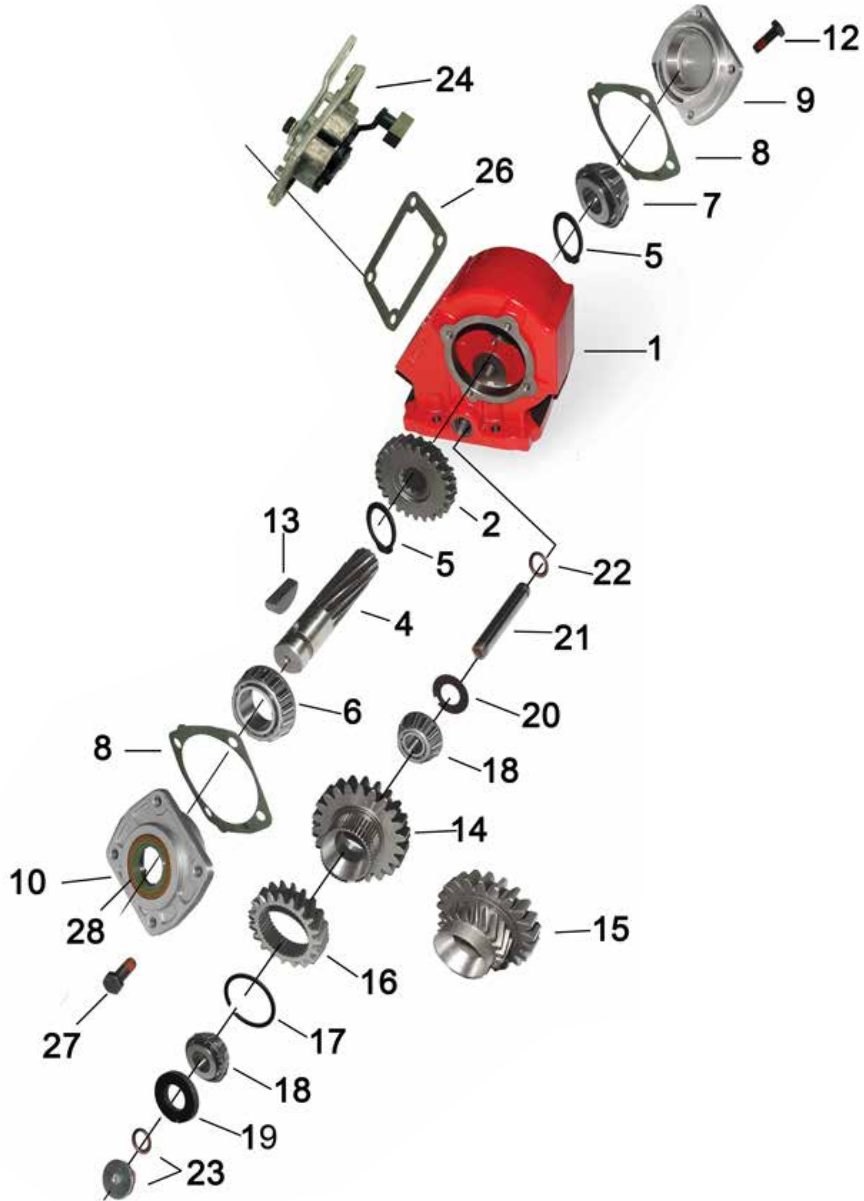

ASSEMBLY ARRANGEMENTS

3

4

5

6

All parts supplied are S&S Truck Parts, LLC/NEWSTAR. Use of other manufacturer's names, part numbers, or trademarks are solely used for informational/identification purposes.

625 SERIES COMPONENTS (REPLACEMENT FOR CHELSEA 442 SERIES)