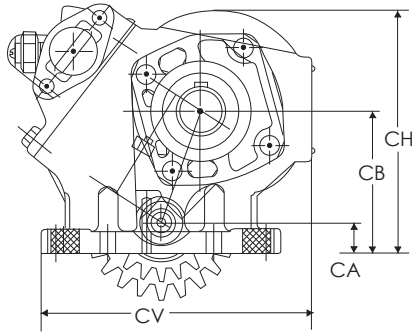

825 SERIES WORKSHEET (REPLACEMENT FOR CHELSEA 489 SERIES)

HOUSING DIMENSIONS