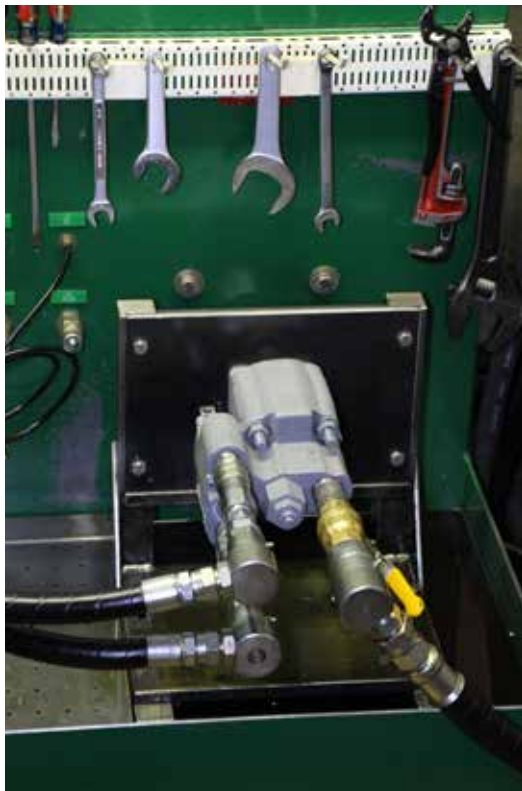

All parts supplied are S&S Truck Parts, LLC/NEWSTAR. Use of other manufacturer's names, part numbers, or trademarks are solely used for informational/identification purposes.