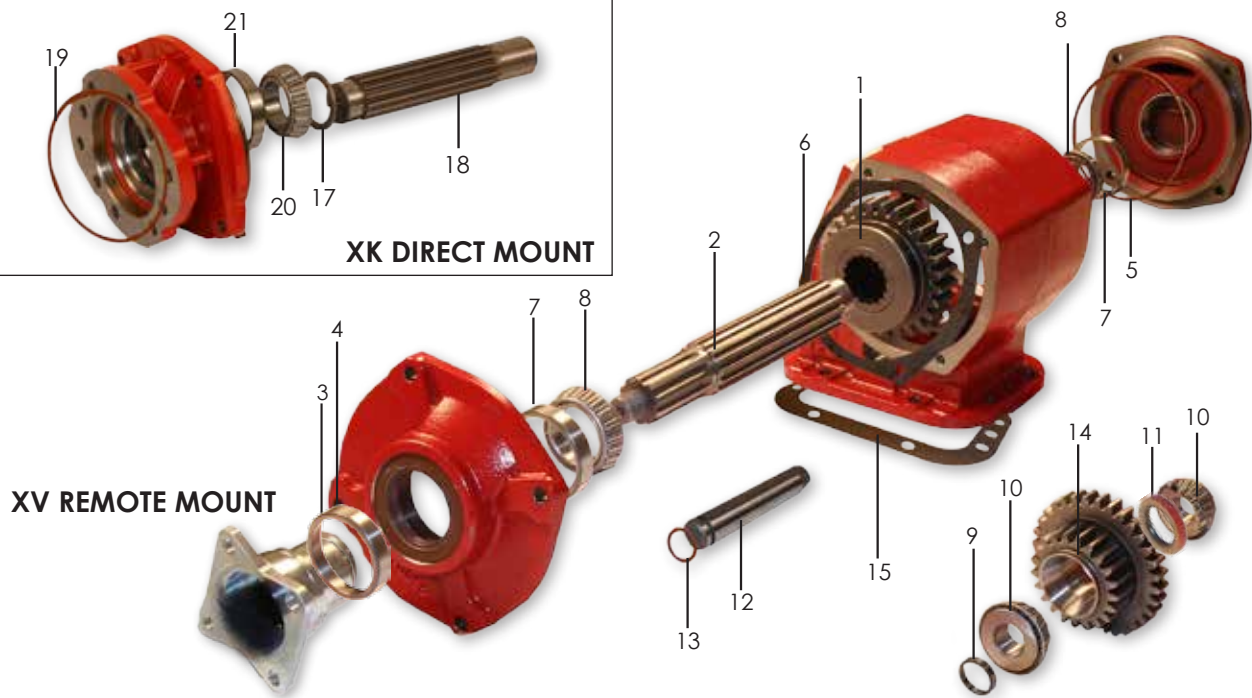

825 (HD) SERIES COMPONENTS (REPLACEMENT FOR CHELSEA 880 SERIES)

NEWSTAR #:	REPLACES #:	DESCRIPTION:	PRODUCT INFORMATION:	ILLUSTRATION #:
S-22003	2-P-732X	Gear Output	G	1
S-22004	2-P-733X	Gear Output	J	1
S-21948	3-P-872	Output Shaft	XV	2
S-22086	3-P-874	Shaft	—	18
S-22370	4-P-162	Output Spacer	—	17
S-22671	5-P-1102	Input Gear	J	9
S-22670	5-P-1135	Input Gear	G	9
S-21631	9-P-79	Standard Idler Shaft	—	12
S-22663	14-P-68	Input Bearing Spacer	—	11
S-22662	22-P-98	Gasket Bearing Cap	—	6
S-22661	28-P-196	O-Ring	—	5
S-22661	28-P-196	O-Ring	—	19
S-22664	28-P-198	O-Ring	—	13
S-22660	28-P-211	Oil Seal	XV	4
S-22665	28-P-42	O-Ring	—	14
S-C717	35-P-15-1	Gasket	.010	15
S-C718	35-P-15-2	Gasket	.020	15
S-22248	3-1-3431	Companion Flange Yoke	XV	3
S-C088	378414	Pressure Protection Valve	—	Not Shown
S-22668	560978	Bearing Cone	B, D, G & J	10
S-22666	560982	Bearing Cup	—	7
S-22667	560986	Bearing Cone	XV	8
S-F476	LM501310	Bearing Cup	—	21
S-A065	LM501349	Bearing Cone	—	20

All parts supplied are S&S Truck Parts, LLC/NEWSTAR. Use of other manufacturer's names, part numbers, or trademarks are solely used for informational/identification purposes.