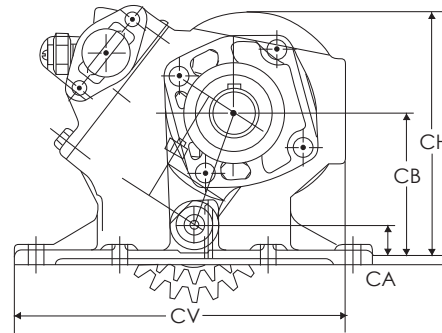

625 SERIES

NEWSTAR #:	MOUNT:	CA:	CB:	CD:	CH:	CV:
S-10166	Standard	1.072	4.079 (F, H, L, R, S, U) 3.980 (Q, W, X)	3.317 (F, H, L, R, S, U) 3.087 (Q, W, X)	6.708	8.500
S-16134	Deep	0.930	3.937 (F, H, L, R, S, U) 3.838 (Q, W, X)	3.317 (F, H, L, R, S, U) 3.087 (Q, W, X)	6.566	8.500