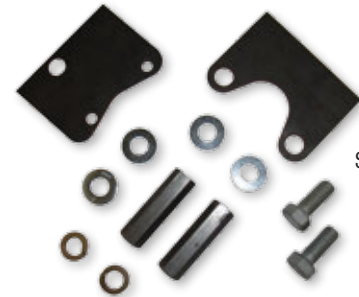

S-10025

| NEWSTAR #: | REPLACEMENT FOR PARKER/COMMERCIAL #: | DESCRIPTION: | PRODUCT INFORMATION: |
|------------|--------------------------------------|------------------------|-------------------------|
| S-16445 | PB100 | Heavy Duty Bracket Kit | 3 Position Direct Mount |