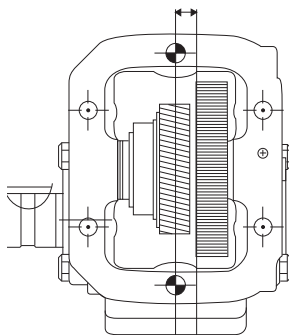

625 SERIES WORKSHEET (REPLACEMENT FOR CHELSEA 442 SERIES)

HOUSING DIMENSIONS

625 SERIES

NEWSTAR #:	MOUNT:	CA:	CB:	CD:	CH:	CV:
S-11865	Standard	0.793	3.800 (F, H, L, R, S, U) 3.701 (Q, W, X)	3.317 (F, H, L, R, S, U) 3.087 (Q, W, X)	6.428	7.000
S-16120	Deep	0.573	3.580 (F, H, L, R, S, U) 3.481 (Q, W, X)	3.317 (F, H, L, R, S, U) 3.087 (Q, W, X)	6.207	7.000

ASSEMBLY ARRANGEMENTS

5

All parts supplied are S&S Truck Parts, LLC/NEWSTAR. Use of other manufacturer's names, part numbers, or trademarks are solely used for informational/identification purposes.