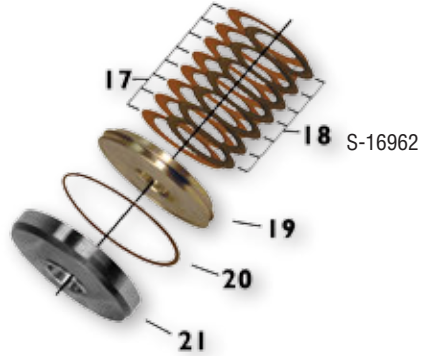

NS10 SERIES CLUTCH REPAIR KITS (REPLACEMENT FOR CHELSEA 277 SERIES)

NEWSTAR #:	REPLACES #:
S-16962	329071-7X