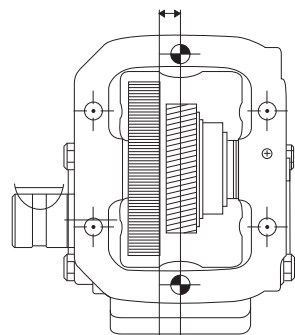

6

All parts supplied are S&S Truck Parts, LLC/NEWSTAR. Use of other manufacturer's names, part numbers, or trademarks are solely used for informational/identification purposes.