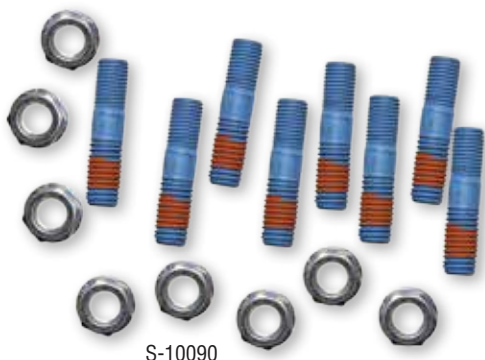

S-10090

NEWSTAR #:	REPLACES #:	DESCRIPTION:
S-10090	328170-201X 7170-68X	Metric Stud Kit

All parts supplied are S&S Truck Parts, LLC/NEWSTAR. Use of other manufacturer's names, part numbers, or trademarks are solely used for informational/identification purposes.