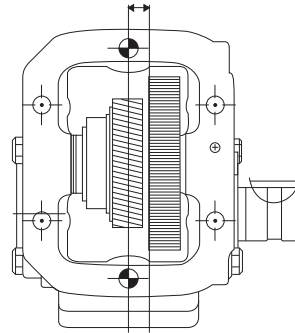

625 SERIES WORKSHEET (REPLACEMENT FOR CHELSEA 442 SERIES)

HOUSING DIMENSIONS

625 SERIES

NEWSTAR #:	MOUNT:	CA:	CB:	CD:	CH:	CV:
S-11865	Standard	0.793	3.800 (F, H, L, R, S, U) 3.701 (Q, W, X)	3.317 (F, H, L, R, S, U) 3.087 (Q, W, X)	6.428	7.000
S-16120	Deep	0.573	3.580 (F, H, L, R, S, U) 3.481 (Q, W, X)	3.317 (F, H, L, R, S, U) 3.087 (Q, W, X)	6.207	7.000

ASSEMBLY ARRANGEMENTS

4

All parts supplied are S&S Truck Parts, LLC/NEWSTAR. Use of other manufacturer's names, part numbers, or trademarks are solely used for informational/identification purposes.