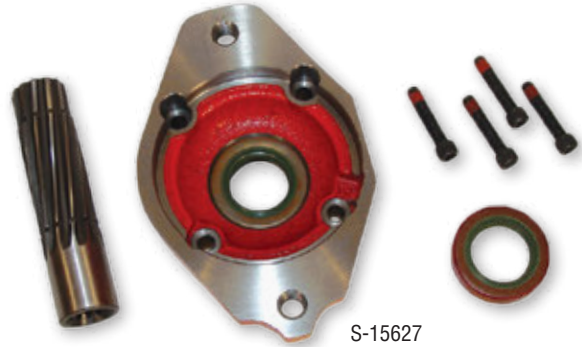

CHELSEA 221 SERIES REMOTE TO A DIRECT MOUNT

NEWSTAR #:	REPLACES #:	DESCRIPTION:	PRODUCT INFORMATION:
S-15627	328591-28X	Conversion Kit	6LS Series
CONSISTS OF:			
NEWSTAR #:	REPLACEMENT FOR CHELSEA #:	DESCRIPTION:	QUANTITY:
S-D976	28-P-216	Output Shaft Seal	1
S-13284	328989X	Bearing Cap	1
S-C511	3-P-282	Output Shaft	1
S-F311	378447-8	Bolts	4