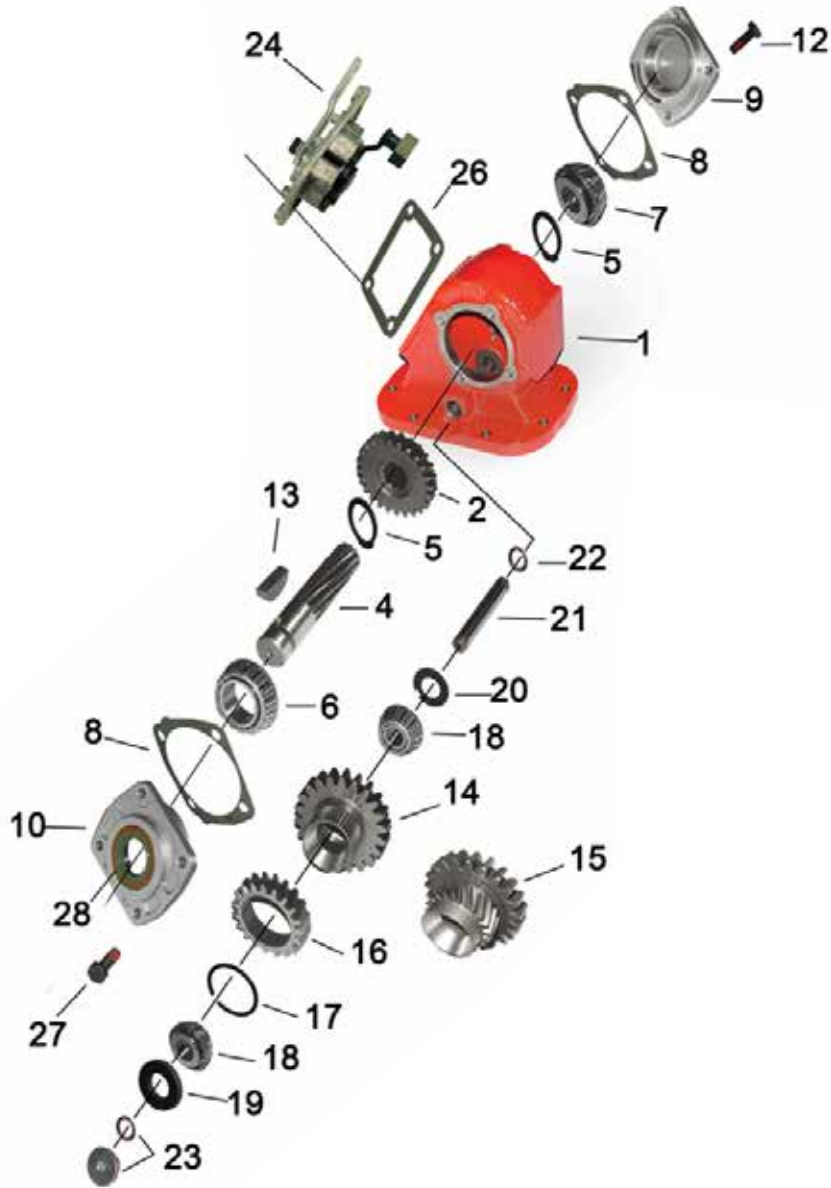

825 SERIES COMPONENTS (REPLACEMENT FOR CHELSEA 489 SERIES)

NEWSTAR #:	REPLACEMENT FOR CHELSEA #:	DESCRIPTION:	PRODUCT INFORMATION:	ILLUSTRATION #:
S-10166	1-P-552X	Housing	X Standard Mount	1
S-16134	1-P-562X	Housing	Z Deep Mount	1
S-C516	2-P-726	Ratio Output Gear	5	2
S-E103	2-P-727	Ratio Output Gear	7	2
S-C515	2-P-559	Ratio Output Gear	8 & 9	2
S-C730	2-P-637	Ratio Output Gear	12	2

All parts supplied are S&S Truck Parts, LLC/NEWSTAR. Use of other manufacturer's names, part numbers, or trademarks are solely used for informational/identification purposes.