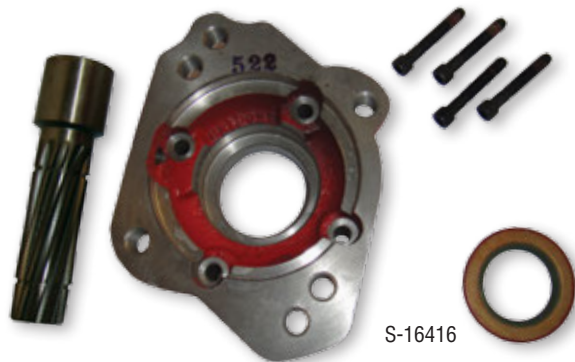

CHELSEA 442 & 489 SERIES REMOTE TO DIRECT MOUNT

NEWSTAR #:	REPLACES #:	DESCRIPTION:	PRODUCT INFORMATION:
S-16416	328591-30X	Conversion Kit	1" 15-Spline
CONSISTS OF:			
NEWSTAR #:	REPLACEMENT FOR CHELSEA #:	DESCRIPTION:	QUANTITY:
S-10368	28-P-219	Output Shaft Seal	1
S-18023	329088X	Bearing Cap	1
S-15528	3-P-854	Output Shaft 1" 15 Spline	1
S-16417	378447-10	Bolts	4