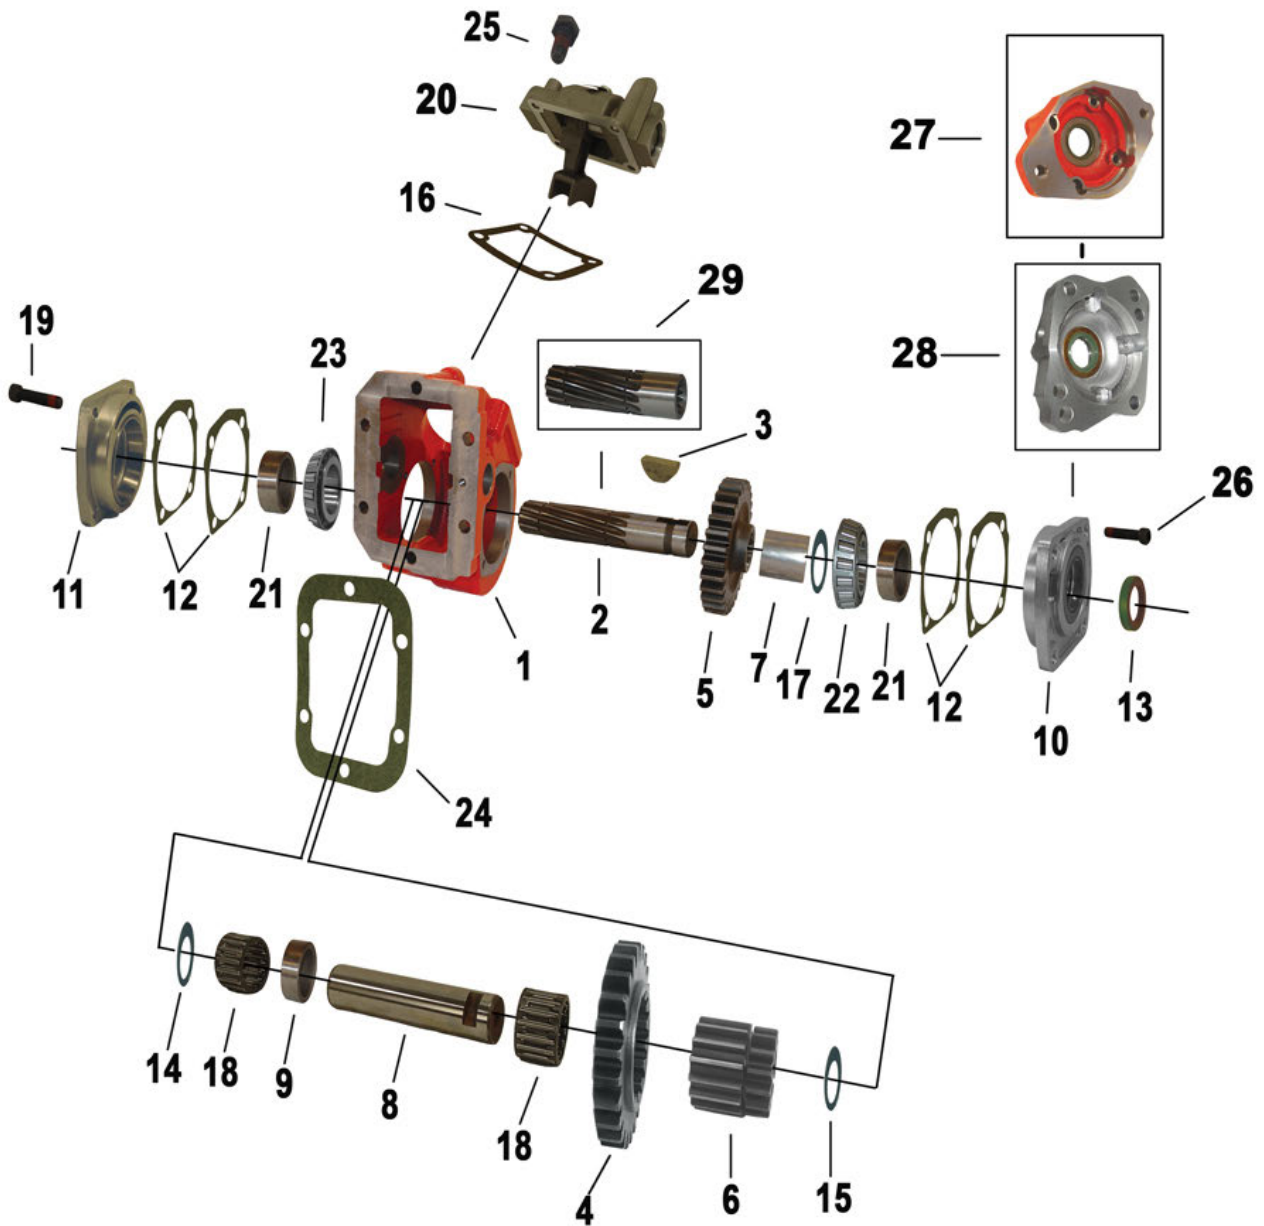

6LS SERIES COMPONENTS (REPLACEMENT FOR CHELSEA 221 SERIES)

6LS (221) SERIES

All parts supplied are S&S Truck Parts, LLC/NEWSTAR. Use of other manufacturer's names, part numbers, or trademarks are solely used for informational/identification purposes.