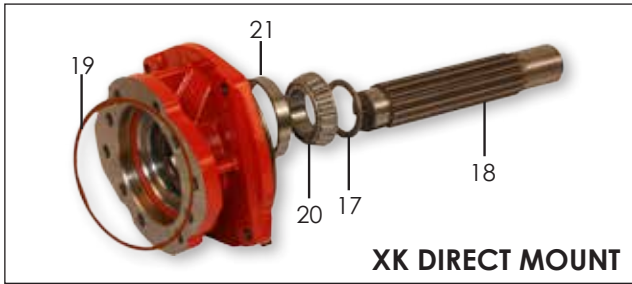

825 (HD) SERIES COMPONENTS (REPLACEMENT FOR CHELSEA 880 SERIES)

NEWSTAR #:	REPLACES #:	DESCRIPTION:	PRODUCT INFORMATION:	ILLUSTRATION #:
S-22003	2-P-732X	Gear Output	G	1
S-22004	2-P-733X	Gear Output	J	1
S-21948	3-P-872	Output Shaft	XV	2
S-22086	3-P-874	Shaft	—	18
S-22370	4-P-162	Output Spacer	—	17
S-22671	5-P-1102	Input Gear	J	9
S-22670	5-P-1135	Input Gear	G	9
S-21631	9-P-79	Standard Idler Shaft	—	12
S-22663	14-P-68	Input Bearing Spacer	—	11
S-22662	22-P-98	Gasket Bearing Cap	—	6
S-22661	28-P-196	O-Ring	—	5
S-22661	28-P-196	O-Ring	—	19
S-22664	28-P-198	O-Ring	—	13
S-22660	28-P-211	Oil Seal	XV	4
S-22665	28-P-42	O-Ring	—	14
S-C717	35-P-15-1	Gasket	.010	15
S-C718	35-P-15-2	Gasket	.020	15
S-22248	3-1-3431	Companion Flange Yoke	XV	3
S-C088	378414	Pressure Protection Valve	—	Not Shown
S-22668	560978	Bearing Cone	B, D, G & J	10
S-22666	560982	Bearing Cup	—	7
S-22667	560986	Bearing Cone	XV	8
S-F476	LM501310	Bearing Cup	—	21
S-A065	LM501349	Bearing Cone	—	20

All parts supplied are S&S Truck Parts, LLC/NEWSTAR. Use of other manufacturer's names, part numbers, or trademarks are solely used for informational/identification purposes.