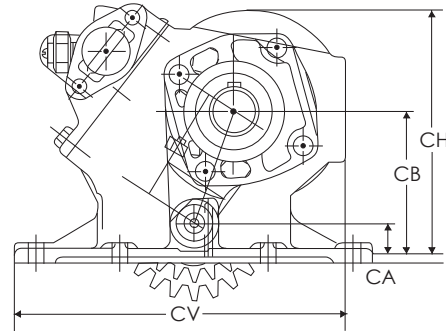

625 SERIES

NEWSTAR #:	MOUNT:	CA:	CB:	CD:	CH:	CV:
S-11865	Standard	0.793	3.800 (F, H, L, R, S, U) 3.701 (Q, W, X)	3.317 (F, H, L, R, S, U) 3.087 (Q, W, X)	6.428	7.000
S-16120	Deep	0.573	3.580 (F, H, L, R, S, U) 3.481 (Q, W, X)	3.317 (F, H, L, R, S, U) 3.087 (Q, W, X)	6.207	7.000