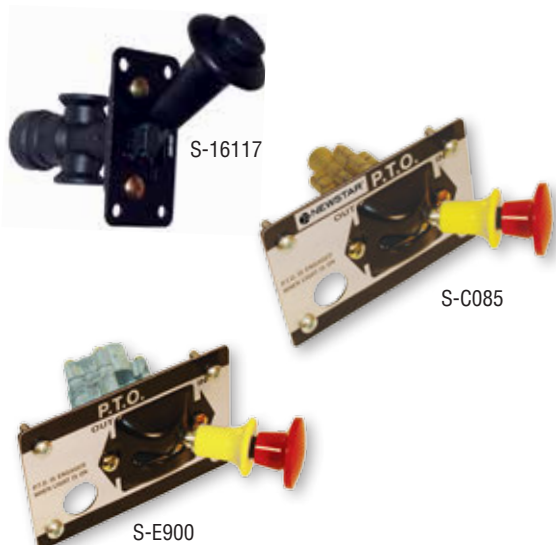

CONTROL VALVES

NEWSTAR #:	REPLACES #:	APPLICATION DATA:
S-16117	KN-20700 35M18653	Positive locking 2 position, 3-way, Muncie Design
S-C085	328863X WM781A BAV030 118315	Positive locking 2 position, 3-way, Chelsea Design
S-E900	328865X 118317 WM783A	Positive locking 3 position, 4-way, Chelsea Design

THE FOLLOWING CONTROL VALVES ARE EQUIPPED WITH:
Spring Loaded Lockout Safety Knob Preventing Unintentional Lever Movement
Mounting Bracket & Knobs
1/8" NPT Port

All parts supplied are S&S Truck Parts, LLC/NEWSTAR. Use of other manufacturer's names, part numbers, or trademarks are solely used for informational/identification purposes.