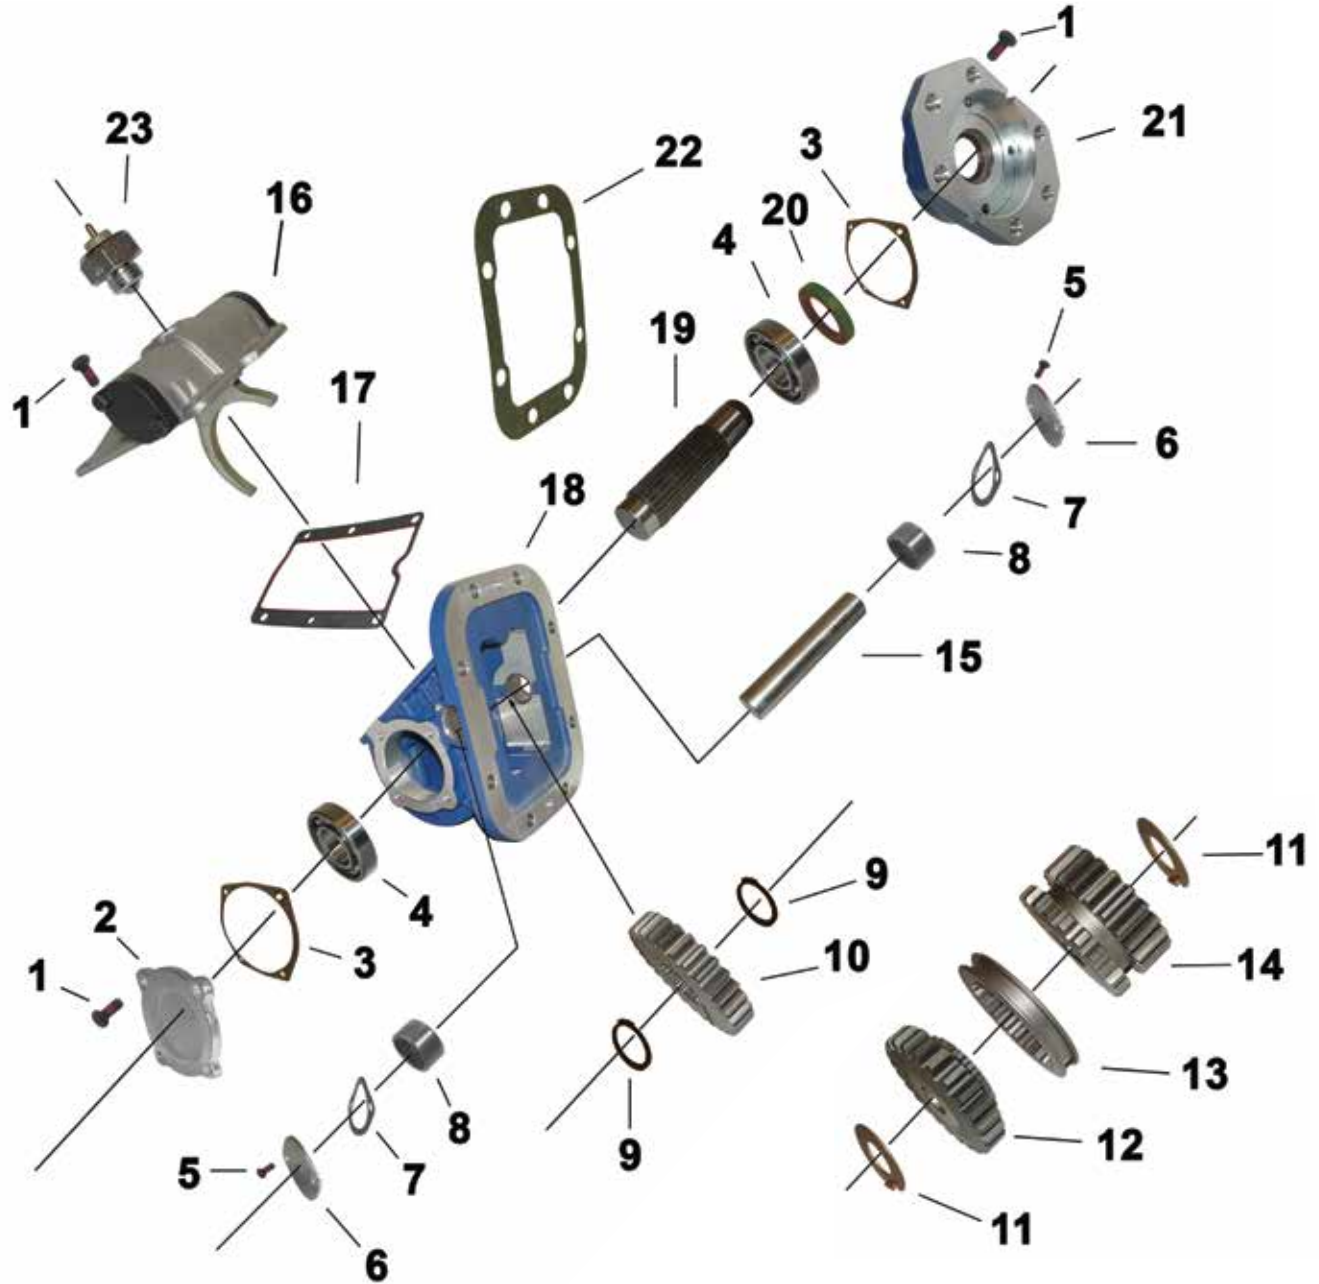

NS8 SERIES COMPONENTS (REPLACEMENT FOR MUNCIE TG8 SERIES)

PARTS ARE 100% INTERCHANGEABLE W/ MUNCIE TG8 SERIES

NEWSTAR #:	REPLACEMENT FOR MUNCIE #:	DESCRIPTION:	PRODUCT INFORMATION:	ILLUSTRATION #:
S-16895	01T34461	Aluminum Housing	—	18
S-14275	02T34272	Output Gear	72 Ratio	10
S-14276	02T34398	Output Gear	92 Ratio	10
S-19864	02T34440	Output Gear	68 Ratio	10
S-13782	02T35185	Output Gear	88 Ratio	10
S-13711	03T34284	Input Gear	—	12

All parts supplied are S&S Truck Parts, LLC/NEWSTAR. Use of other manufacturer's names, part numbers, or trademarks are solely used for informational/identification purposes.