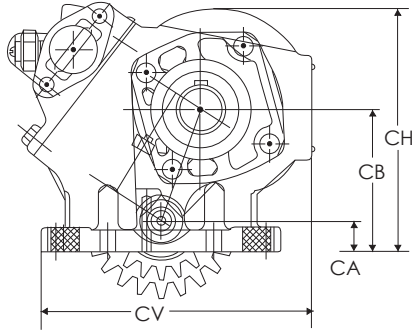

625 SERIES WORKSHEET (REPLACEMENT FOR CHELSEA 442 SERIES)

HOUSING DIMENSIONS